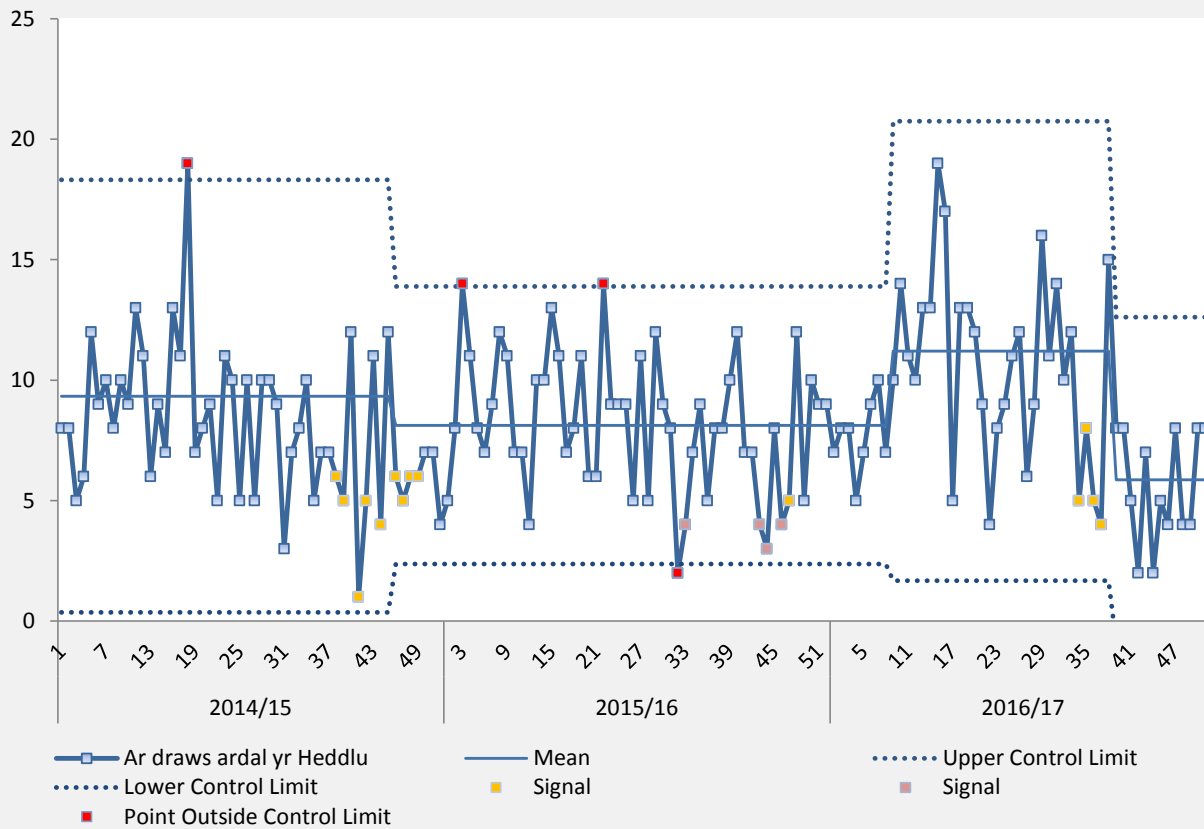

Troseddau Casineb
Cofnodedig

Math o Drosedd
Casineb

Troseddau Casineb Cofnodedig Wythnosol yn Ar draws ardal yr Heddlu

	BHY	LHY	Newid
Ynys Mon	22	31	-29.0%
Gwynedd North	59	59	0.0%
Gwynedd South	28	28	0.0%
Gorllewin	109	118	-7.6%
Denbighshire Coastal & Abergele	78	62	25.8%
West Conwy Coastal	56	46	21.7%
Conwy & Denbigh Rural	19	21	-9.5%
Canolog	153	129	18.6%
Flintshire North	46	29	58.6%
Flintshire South	29	26	11.5%
Wrexham Rural	35	32	9.4%
Wrexham Town	90	85	5.9%
Dwyrain	200	172	16.3%
Ar draws ardal yr Heddlu	462	419	10.3%